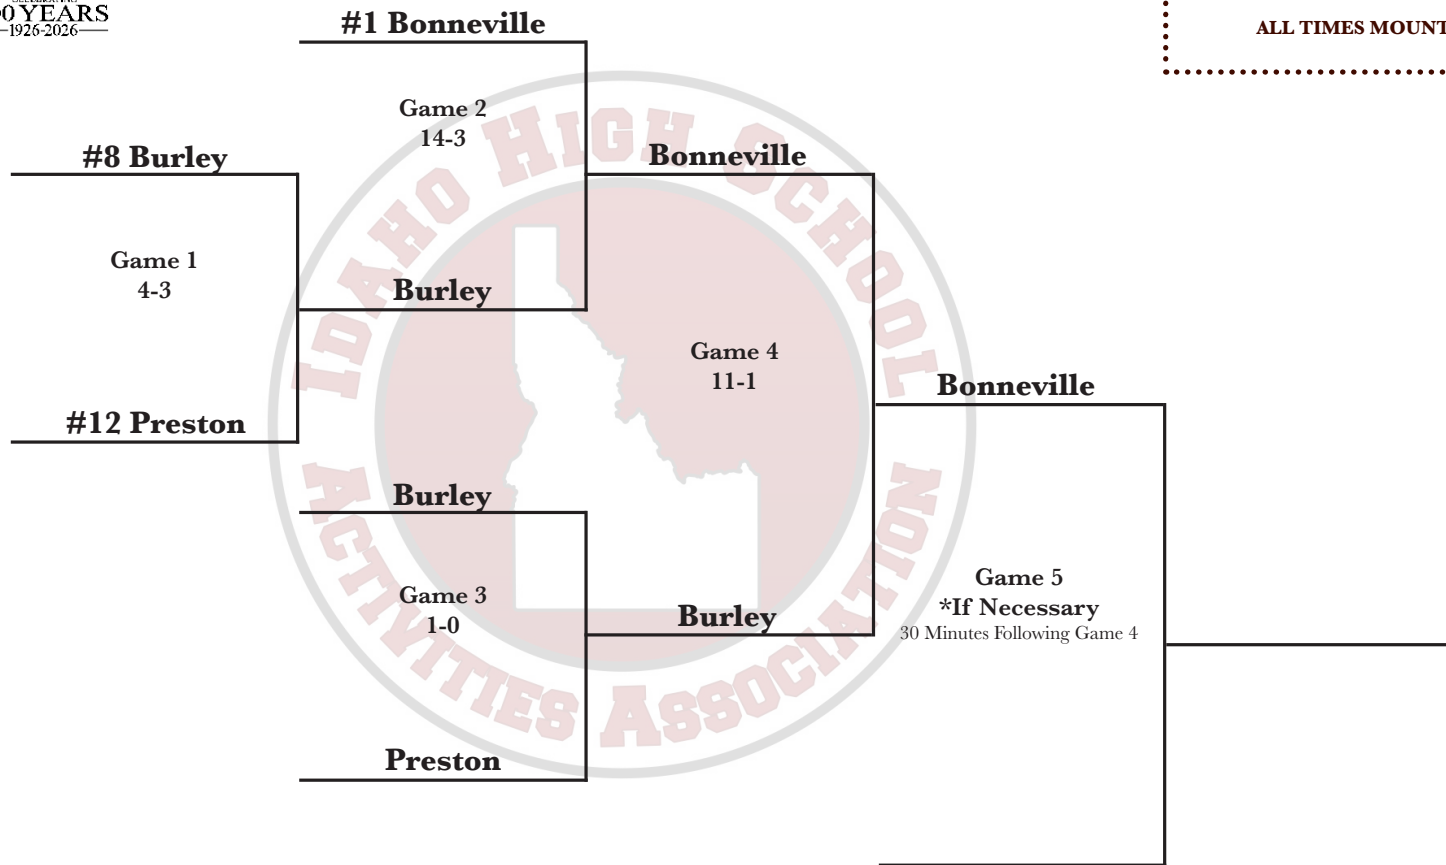

unbottled.

**5A State Regional  
East Qualifier  
Bonneville High School  
Dates: May 8-9  
Bonneville Advances**

**GAME SCHEDULE**

**Friday**

Game 1 1:00 PM  
Game 2 4:00 PM

**Saturday**

Game 3 10:00 AM  
Game 4 1:00 PM  
\*Game 5 30 Minutes Following Game 4  
\* If Necessary

**ALL TIMES MOUNTAIN**

3 Team Play-In Format

Double Elimination Qualifier - Winner of Play-In Advances to State Championships

8 teams based on representation (Rule 2) - 4 At-Large teams (highest ranked non-qualifiers)

District Champions Host State Regional

North = District 1/2 West = District 3 South = District 4 \*East = District 5/6 \*Highest ranked district champion between 5/6

3 Tier System (MaxPreps) for Play-In Seeding - Tier 1 (1-4 seeds) Tier 2 (5-8 seeds) Tier 3 (9-12 seeds)